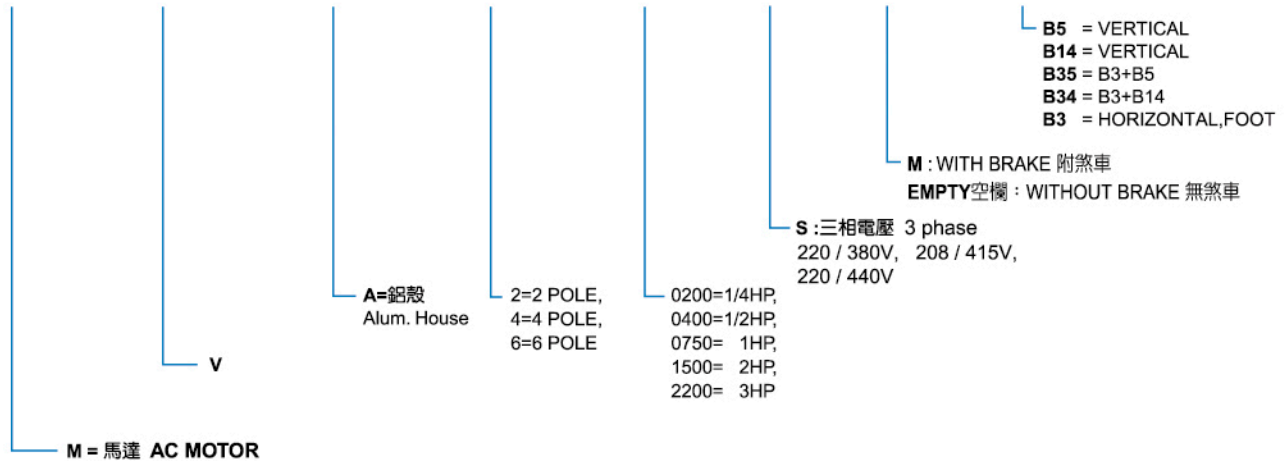

型號對照表 CATAL. No. GUIDE

M - **V** - **A** - **4** - **0100** **S** **M** **B35**

尺寸表 Dimension

馬力 HP	IEC	KW			腳架Foot Dimension				軸 Shaft					法蘭 Flange						WITH BRAKE		AD	HC	AC	
		2P	4P	6P	A	B	C	H	D	LE	EB	GA	F	DB	P	M	N	S	LA	T	L				LI
B5	63M	0.2	0.2	-	-	-	-	11	23	20	12.5	4	M4	140	115	95	9	8	3.0	205	226	110	174	118	
	71M	0.4	0.4	0.2	-	-	-	14	30	25	16	5	M5	160	130	110	10	8	3.5	240	251	120	192	145	
	80M	0.75	0.75	0.4	-	-	-	19	40	35	21.5	6	M6	200	165	130	11	13	3.5	274	283	130	210	162	
	90L	1.5	1.5	0.75	-	-	-	24	50	45	27	8	M8	200	165	130	12	13	3.5	332	342	138	228	181	
	100L	2.2	2.2	1.5	-	-	-	28	60	55	31	8	M10	250	215	180	14	14	4	373	383	145	245	202	
B14	63M	0.2	0.2	-	-	-	-	11	23	20	12.5	4	M4	90	75	60	M5	-	2.5	205	226	110	174	118	
	71M	0.4	0.4	0.2	-	-	-	14	30	25	16	5	M5	105	85	70	M6	-	2.5	240	251	120	192	145	
	80M	0.75	0.75	0.4	-	-	-	19	40	35	21.5	6	M6	120	100	80	M6	-	3	274	283	130	210	162	
	90L	1.5	1.5	0.75	-	-	-	24	50	45	27	8	M8	140	115	95	M8	-	3	332	342	138	228	181	
	100L	2.2	2.2	1.5	-	-	-	28	60	55	31	8	M10	160	130	110	M8	-	3.5	373	383	145	245	202	
B3	63M	0.2	0.2	-	100	80	40	63	11	23	20	12.5	4	M4	-	-	-	-	-	205	226	110	174	118	
	71M	0.4	0.4	0.2	112	90	45	71	14	30	25	16	5	M5	-	-	-	-	-	240	251	120	192	145	
	80M	0.75	0.75	0.4	125	100	50	80	19	40	35	21.5	6	M6	-	-	-	-	-	274	283	130	210	162	
	90L	1.5	1.5	0.75	140	125	56	90	24	50	45	27	8	M8	-	-	-	-	-	332	342	138	228	181	
	100L	2.2	2.2	1.5	160	140	63	100	28	60	55	31	8	M10	-	-	-	-	-	373	383	145	245	202	
B35	63M	0.2	0.2	-	100	80	40	63	11	23	20	12.5	4	M4	140	115	95	9	8	3	205	226	110	174	118
	71M	0.4	0.4	0.2	112	90	45	71	14	30	25	16	5	M5	160	130	110	10	8	3.5	240	251	120	192	145
	80M	0.75	0.75	0.4	125	100	50	80	19	40	35	21.5	6	M6	200	165	130	11	13	3.5	274	283	130	210	162
	90L	1.5	1.5	0.75	140	125	56	90	24	50	45	27	8	M8	200	165	130	12	13	3.5	332	342	138	228	181
	100L	2.2	2.2	1.5	160	140	63	100	28	60	55	31	8	M10	250	215	180	14	14	4	373	383	145	245	202
B34	63M	0.2	0.2	-	100	80	40	63	11	23	20	12.5	4	M4	90	75	60	M5	-	2.5	205	226	110	174	118
	71M	0.4	0.4	0.2	112	90	45	71	14	30	25	16	5	M5	105	85	70	M6	-	2.5	240	251	120	192	145
	80M	0.75	0.75	0.4	125	100	50	80	19	40	35	21.5	6	M6	120	100	80	M6	-	3	274	283	130	210	162
	90L	1.5	1.5	0.75	140	125	56	90	24	50	45	27	8	M8	140	115	95	M8	-	3	332	342	138	228	181
	100L	2.2	2.2	1.5	160	140	63	100	28	60	55	31	8	M10	160	130	110	M8	-	3.5	373	383	145	245	202